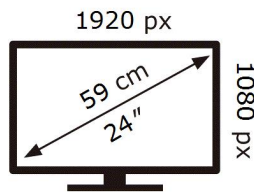

ENERG 

SAMSUNG

C24RG50FZR

21 kWh/1000h

2019/2013