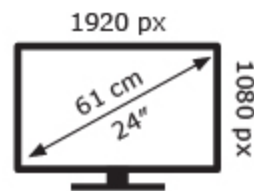

ENERG 

ViewSonic

XG2405 / XG2405-2 / VS17984

22 kWh/1000h

2019/2013