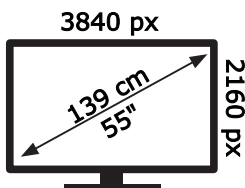

ENERG

Daewoo

55DM53UA

82 kWh/1000h

ABCDEF **G**

82 kWh/1000h

50638164

2019/2013